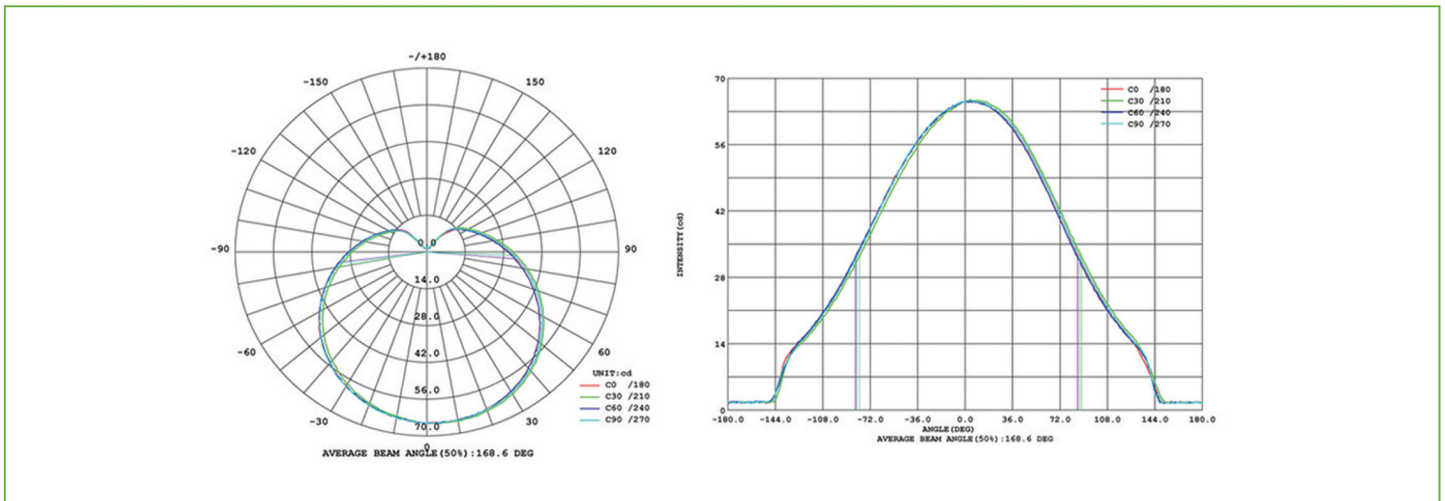

Luminous Intensity Distribution

www.griffin-ray.com

Griffin & Ray Inc.

5201,
Great America Park way,
Suite 256
Santa Clara
California
USA.

- ☎ +1 408 8459411
- ☎ +1 408 7776375
- 🌐 www.griffin-ray.com
- ✉ info@griffin-ray.com

griffin & ray