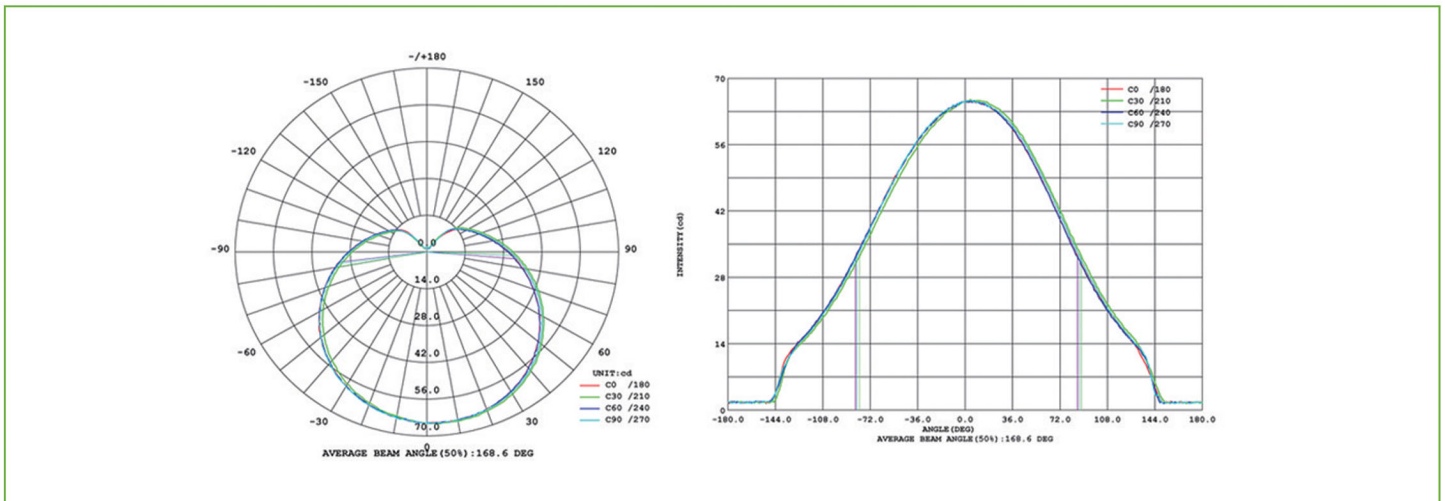

Luminous Intensity Distribution

www.griffin-ray.com

griffin & ray

Griffin & Ray Inc.

5201,
Great America Park way,
Suite 256
Santa Clara
California
USA.

- ☎ +1 408 8459411
- ☎ +1 408 7776375
- 🌐 www.griffin-ray.com
- ✉ info@griffin-ray.com